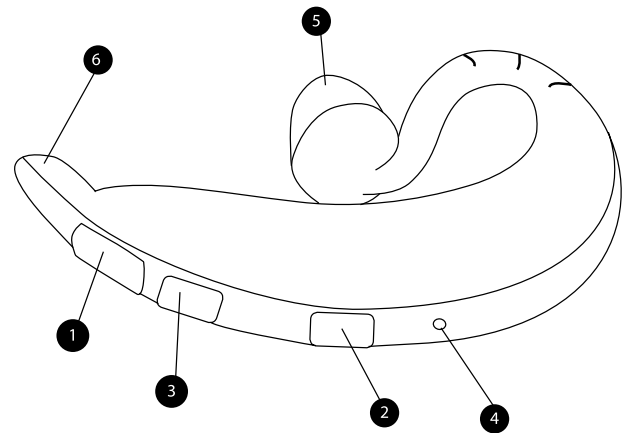

Jabra BT2020

Extreme comfort

All-day talk

Are you chasing down important clients? Or tackling projects around the house? No matter where you are, with Jabra, your headset will remain comfortable even if your day is hectic. Featuring an innovative, streamlined design, plus superb ergonomics, your Jabra headset just might become your most valuable asset.

Stylish yet comfortable

The new Jabra BT2020 is as stable as it is stylish, distributing its weight evenly across your ear. Jabra's design gives you a secure, discreet fit so it won't fall off – even when you're running to your next meeting. And when you talk for hours on end, Jabra provides the comfort you need to continue calling hands-free throughout the day.

Great features, great price

Not only is the Jabra BT2020 a pleasure to wear, Jabra also offers exceptional features. In addition to its high-tech, streamlined design, Jabra features superior sound quality and intuitive operation. But don't just take our word for it. Go ahead and put it on. Hands-free talk has never felt this good.

1

**Answer/end button
On/off button**
Press or hold button
to activate.

2

Volume button
Tap to turn up
the volume, hold
to turn down the
volume.

3

Charging socket
Easy charging with
AC power supply
provided.

4

Light indicator (LED)
Shows status on
Bluetooth, battery,
charging.

5

Jabra MiniGel™
Rotates for right/left
ear wearing.

6

**Microphone
boom arm**
For optimized
sound quality.